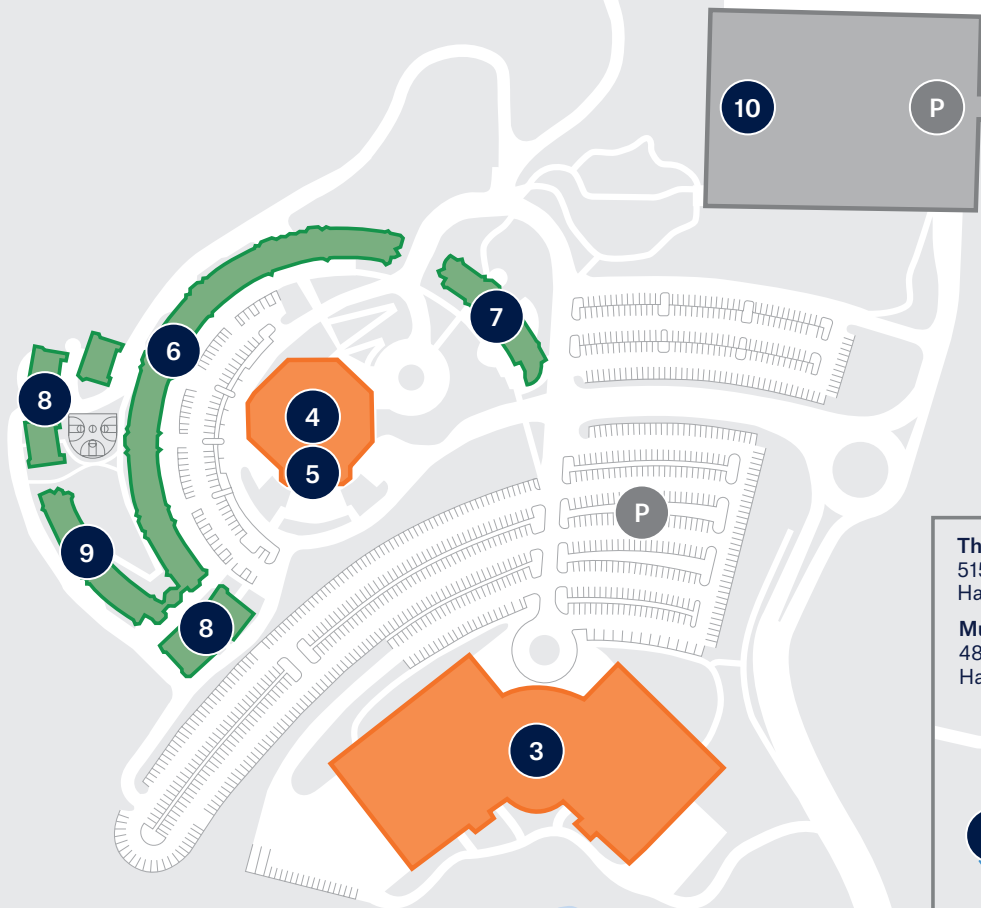

York Hill Campus

305 Sherman Avenue
Hamden, CT

● ACADEMIC

- 1 Theatre Arts Center
- 2 Music Building

● RESIDENCES

- 6, 7, 9 Crescent, Eastview and Westview
- 8 The Townhouses

● SERVICES

- 3 M&T Bank Arena
- 4 Rocky Top Student Center
- 5 On the Rocks Pub & Grill
- 10 York Hill Parking Garage/Facilities

● PARKING

Theatre Arts Center
515 Sherman Avenue
Hamden, CT

Music Building
485 Sherman Avenue
Hamden, CT

Rocky Top Road